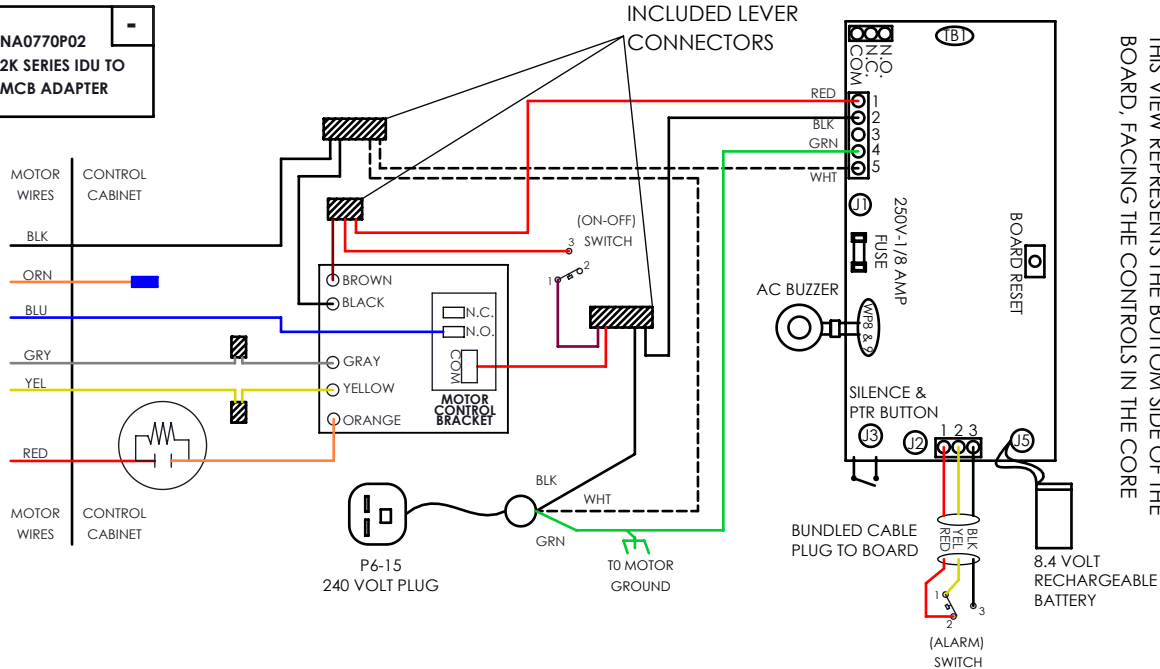

NA0770P02
2K SERIES IDU TO
MCB ADAPTER

CONTROL MONITOR & ALARM BOARD
THE BOARD IS ON THE COVER OF THE PUMP.
THIS VIEW REPRESENTS THE BOTTOM SIDE OF THE BOARD, FACING THE CONTROLS IN THE CORE

PIN	FUNCTION	2000S	EXTREME
1	MAN. RUN	RED	BRN
2	L1	BLK	RED
3	L2	WHT	BLK